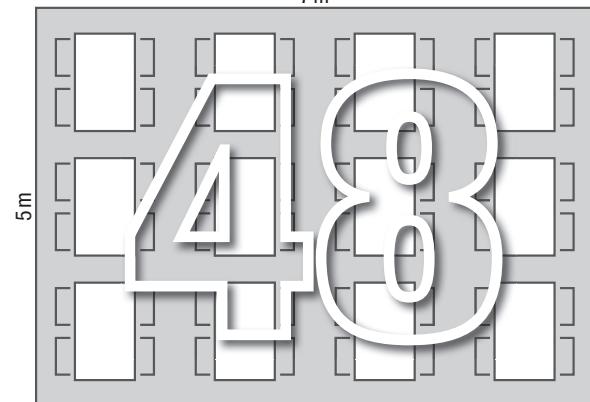

7 m

Just 5 × 7 metres of covered service area will give you around 48 profit-earning covers.

1. 1 Atmospheric gourmet experience outdoors: **PERGOLINO** terrace awnings with up to 6 metre projection.
2. 2 **BAVONA TP6500** hardtop is a weather protection system, based as a bio-climatic roofing with variable inclination aluminum slats.
3. 3 Free-standing **MELANO** weather-protection island in cubic design with folding awning. Perfectly-integrated convenience options, such as sliding glazing and vertical shading also protect against wind, rain, low-lying sun and unwanted attention. LED lighting ensures carefree hours in the evening.
4. 4 **RESOBOX** – shade in large dimensions from the attractive aluminium box. Effectively protects fabrics and folding arms from the influences of weather.
5. 5 Set new standards: Large area **JUMBO** sun curtain with telescopic arms for up to 90 m² of shade.
6. 6 Whether individually or combined for larger areas in outdoor gastronomy: Our multifunctional STOBAG terrace roof **RIVERA** offers up to 350 m² of reliable sun and weather protection comfort.
7. 7 The motor-driven **VENTOSOL VS5200/VS6200** is suitable for vertical shading of large areas and can also be retrofitted for various outdoor solutions.
8. 8 As an option to many STOBAG product solutions, the **VENTOSOL VM720/3** is an outstanding side shading.