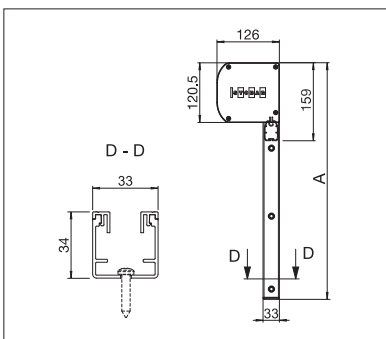

WINDOW & FACADE

**VERTICAL SHADING WITH SIR SYSTEM
FOR OPTIMUM FABRIC TENSION**

VENTOSOL VS5200 | VS6200 | VM720/3

SIR system

Round box

VS6200, VM720/3 Square boxes

- Fabric protected in the box
- Suitable for many uses with its rounded or square box
- Maximum stability of the cover guidance system thanks to the SIR system (Soft Retaining System – zip fastener technology)
- No light can creep in between the cover and guide rail (SIR system)
- Very high wind stability
- Drop profile recessed into the box (VS6200 / VM720/3)
- Wall mounting possible with fixing brackets, direct screw connection or clip system
- Mounting to soffit possible using direct screw connection
- Service-friendly due to 2-piece or 3-piece protective box (VS6200)
- Different fabrics enable clear view despite shading, or even complete darkening
- Can also be used as a screen for outside and inside (suitable cover required)
- No fluttering of the cover or excessive noise emission
- Insects are kept out

Technical dimensions in millimetres (1 mm = 0.03937")

VS6200 Wall mounting with direct screw connection

VS6200 Soffit mounting

VS5200 Soffit mounting

Easy maintenance

Darkening using blackout fabric

VS6200 with uni fabric

VS5200

	min.	2' 6"
	max.	13' 1"
	min.	1' 8"
	max.	16' 5"

VS6200

	min.	2' 6"
	max.	16' 5"
	min.	2' 6"
	max.	16' 5"

VM720/3

	min.	2' 9"
	max.	23' 0"
	min.	1' 8"
	max.	9' 10"

COLORS

Discover the diverse options when selecting frame colors.