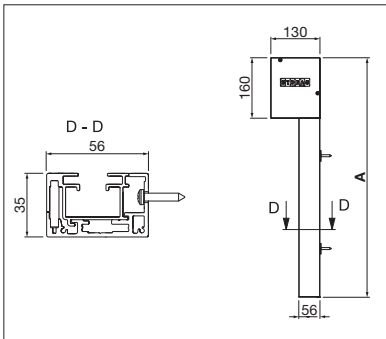

WINDOW & FACADE

**VERTICAL SHADING WITH SIR SYSTEM
FOR OPTIMUM FABRIC TENSION**

VENTOSOL VS5200 | VS6200 | VM720/3

SIR system

Round box

VS6200, VM720/3 Square boxes

- Fabric protected in the box
- Suitable for many uses with its rounded or square box
- Maximum stability of the cover guidance system thanks to the SIR system (Soft Retaining System – zip fastener technology)
- No light can creep in between the cover and guide rail (SIR system)
- Very high wind stability
- Drop profile recessed into the box (VS6200 / VM720/3)
- Wall mounting possible with fixing brackets, direct screw connection or clip system
- Mounting to soffit possible using direct screw connection
- Service-friendly due to 2-piece or 3-piece protective box (VS6200)
- Different fabrics enable clear view despite shading, or even complete darkening
- Can also be used as a screen for outside and inside (suitable cover required)
- No fluttering of the cover or excessive noise emission
- Insects are kept out

Technical dimensions in millimetres (1 mm = 0.03937")

VS6200 Wall mounting with direct screw connection

VS6200 Soffit mounting

VS5200 Soffit mounting

Easy maintenance

Darkening using blackout fabric

VS6200 with uni fabric

VS5200

	min.	2' 6"
	max.	13' 1"
	min.	1' 8"
	max.	16' 5"

VS6200

	min.	2' 6"
	max.	16' 5"
	min.	2' 6"
	max.	16' 5"

VM720/3

	min.	2' 9"
	max.	23' 0"
	min.	1' 8"
	max.	9' 10"

COLORS

Discover the diverse options when selecting frame colors.