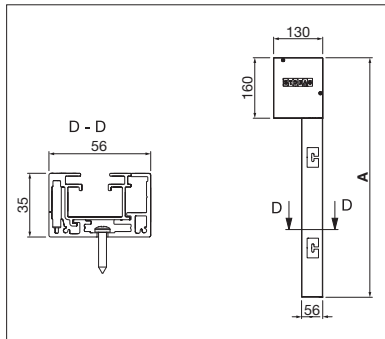

WINDOW & FACADE

**VERTICAL SHADING WITH SIR SYSTEM
FOR OPTIMUM FABRIC TENSION**

VENTOSOL VS5200 | VS6200 | VM720/3

SIR system

Round box

VS6200, VM720/3 Square boxes

- Fabric protected in the box
- Suitable for many uses with its rounded or square box
- Maximum stability of the cover guidance system thanks to the SIR system (Soft Retaining System – zip fastener technology)
- No light can creep in between the cover and guide rail (SIR system)
- Very high wind stability
- Drop profile recessed into the box (VS6200 / VM720/3)
- Wall mounting possible with fixing brackets, direct screw connection or clip system
- Mounting to soffit possible using direct screw connection
- Service-friendly due to 2-piece or 3-piece protective box (VS6200)
- Different fabrics enable clear view despite shading, or even complete darkening
- Can also be used as a screen for outside and inside (suitable cover required)
- No fluttering of the cover or excessive noise emission
- Insects are kept out

Technical dimensions in millimetres (1 mm = 0.03937")

VS6200 Wall mounting with direct screw connection

VS6200 Soffit mounting

VS5200 Soffit mounting

Easy maintenance

Darkening using blackout fabric

VS6200 with uni fabric

VS5200

	min.	2' 6"
	max.	13' 1"
	min.	1' 8"
	max.	16' 5"

VS6200

	min.	2' 6"
	max.	16' 5"
	min.	2' 6"
	max.	16' 5"

VM720/3

	min.	2' 9"
	max.	23' 0"
	min.	1' 8"
	max.	9' 10"

COLORS

Discover the diverse options when selecting frame colors.