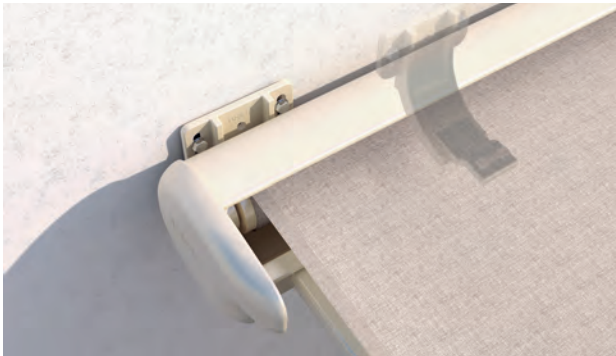

# PERGOLINO P3500

Variable bracket positioning

Fabric-locking Stobblock

- Very elegant construction
- High mounting flexibility due to adjustable brackets and guide rails
- Integrated water channel for lateral draining of rain water
- High fabric tension thanks to fabric-locking Stobblock
- Can be used in the rain when set to the corresponding incline and the water-resistant fabric is tensioned
- Various floor fastenings for the supports (rain gutter, floor sleeves, foot plate)
- Large area can be shaded – up to 19' 8" projection

## P3500

min. 6' 7"  
max. 23' 0"\*

min. 6' 7"  
max. 19' 8"

Post height  
max. 9' 10"

\* from 18' 1" with 3 guide rails

Technical dimensions in millimetres (1 mm = 0.03937")

Wall mounting with floor sleeves

Ceiling mounting with rain gutter trough

With three guides

Constant fabric tensioning