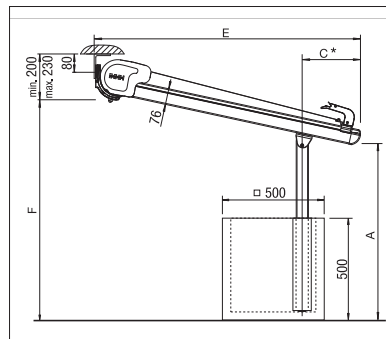

## P3500

min. 6' 7"  
max. 23' 0"\*

min. 6' 7"  
max. 19' 8"

Post height  
max. 9' 10"

\* from 18' 1" with 3 guide rails

Technical dimensions in millimetres (1 mm = 0.03937")

Wall mounting with floor sleeves

Ceiling mounting with rain gutter trough

With three guides

Constant fabric tensioning