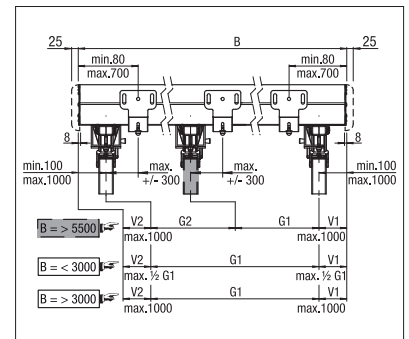

With three guides