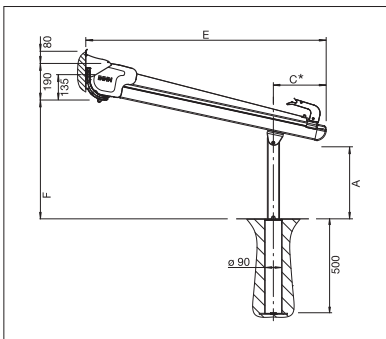

## P3500

min. 6' 7"  
max. 23' 0"\*

min. 6' 7"  
max. 19' 8"

Post height  
max. 9' 10"

\* from 18' 1" with 3 guide rails

Technical dimensions in millimetres (1 mm = 0.03937")

Wall mounting with floor sleeves

Ceiling mounting with rain gutter trough

With three guides

Constant fabric tensioning