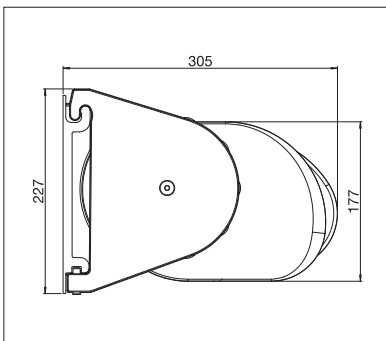

# MESABOX S9170

Wall installation

Telescopic arm technology

- Unique box awnings with telescopic arms
- Cover remains consistently taut and high thanks to telescopic arm technology
- Simple and proven installation system for hanging
- Self-supporting box construction
- Can also be installed on the wall or below the ceiling
- Awning incline adjustable from 0 ° to 90° depending on installation
- Optional cover profile for fittings

 min. 11' 6"  
max. 23' 0"

 min. 8' 2"  
max. 13' 1"

 CLASS 2  
The wind resistance class can vary depending on version and dimension.

Technical dimensions in millimetres (1 mm = 0.03937")

Wall installation