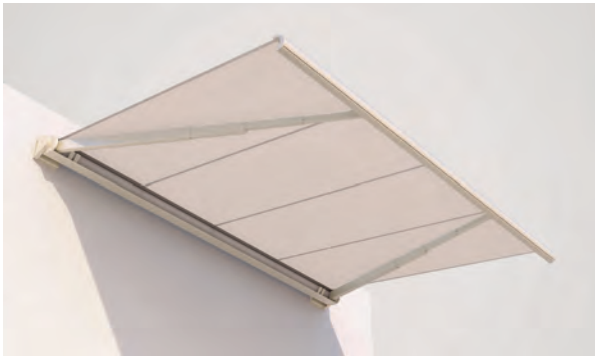

# MESABOX

BALCONY & TERRACE  
**UNIQUE BOX AWNING WITH TELESCOPIC  
ARMS**

# MESABOX S9170

Wall installation

Telescopic arm technology

- Unique box awnings with telescopic arms
- Cover remains consistently taut and high thanks to telescopic arm technology
- Simple and proven installation system for hanging
- Self-supporting box construction
- Can also be installed on the wall or below the ceiling
- Awning incline adjustable from 0 ° to 90° depending on installation
- Optional cover profile for fittings