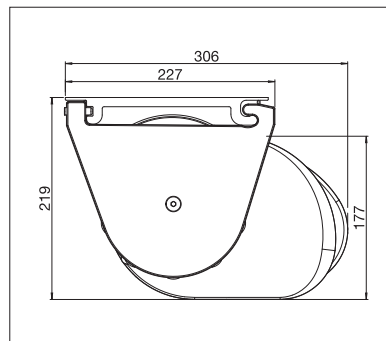

 min. 11' 6"  
max. 23' 0"

 min. 8' 2"  
max. 13' 1"

 CLASS 2  
The wind resistance class can vary depending on version and dimension.

Technical dimensions in millimetres (1 mm = 0.03937")

Wall installation