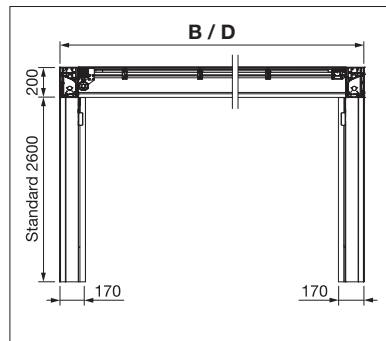

Options:

- Side / front shading
- LED lighting
- Water channel (drainage in the supports)
- Canopy

 min. 6' 7"
max. 16' 5"

 min. 6' 7"
max. 23' 0"

 Post height
max. 9' 10"

 CLASS 4
RENFORT 7 The wind resistance class can vary depending on version and dimension.

Technical dimensions in millimetres (1 mm = 0.03937")

Wall connection profile

Free-standing

Fabric track

Wall connection profile

LED Lighting

Radio remote control

COLORS