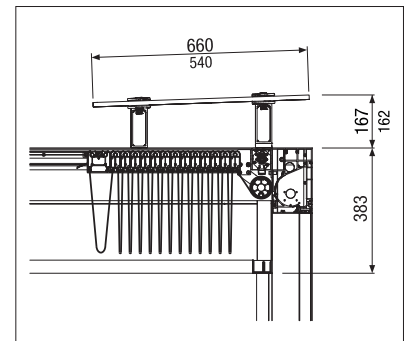

Options:

- Side / front shading
- LED lighting
- Water channel (drainage in the supports)
- Canopy

 min. 6' 7"
max. 16' 5"

 min. 6' 7"
max. 23' 0"

 Post height
max. 9' 10"

 CLASS 4
RENFORT 7 The wind resistance class can vary depending on version and dimension.

Technical dimensions in millimetres (1 mm = 0.03937")

Wall connection profile

Free-standing

Fabric track

Wall connection profile

LED Lighting

Radio remote control

COLORS