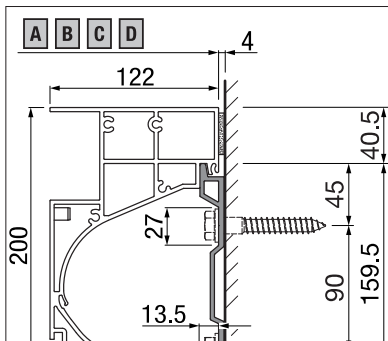

Options:

- Side / front shading
- LED lighting
- Water channel (drainage in the supports)
- Canopy

 min. 6' 7"
max. 16' 5"

 min. 6' 7"
max. 23' 0"

 Post height
max. 9' 10"

 CLASS 4
RENFORT 7 The wind resistance class can vary depending on version and dimension.

Technical dimensions in millimetres (1 mm = 0.03937")

Wall connection profile

Free-standing

Fabric track

Wall connection profile

LED Lighting

Radio remote control

COLORS