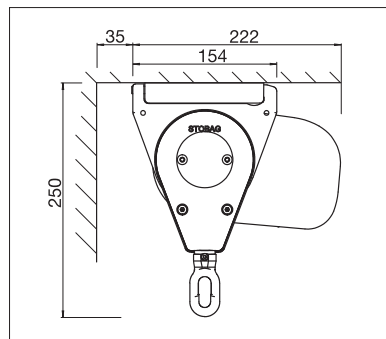

Top installation, round design

COLORS

Discover the diverse options when selecting frame colors.

FABRICS

Choose from a comprehensive range of materials and colors.

ELECTRICS

More convenience thanks to the automated control.