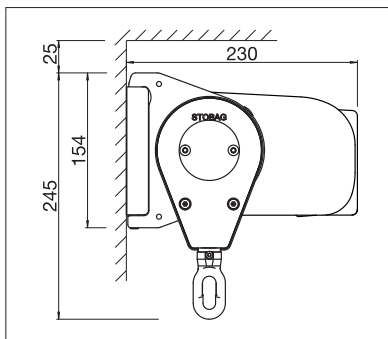

CASABOX

BALCONY & TERRACE

SLIM BOX AWNING IN AN ELEGANT DESIGN

CASABOX BX2000

Square design

Round design

- Sealed box protects from the elements
- Various mounting options to the wall, below the ceiling or to the frames
- Simple and proven installation system for hanging
- Awning incline adjustable to 90° depending on installation
- Choice of square or round drop profile
- Optional cover profile for fittings
- Optional wall joint profile prevents rain water entering between façade and awning

min. 6' 2"
max. 18' 1"*

min. 5' 3"
max. 9' 10"*

* max. 16' 5" wide × 9' 10" projection
* max. 18' 1" wide × 8' 2" projection

The wind resistance class can vary depending on version and dimension.

Technical dimensions in millimetres (1 mm = 0.03937")