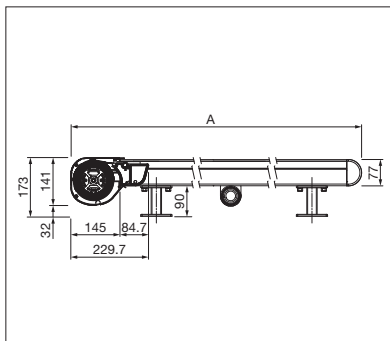

# AIROMATIC PS4500

Fixing brackets

- Self-supporting box construction
- Their compact dimensions make these awnings suitable for the smallest window areas
- Fabric remains consistently taut in any position
- Guide rail with fixing slot mounted for variable installation of the fixing brackets
- Different types of fixing brackets allow easy and flexible installation
- Soffit fixing via the guide rails possible

## PS4500

 min. 2' 11"  
max. 18' 1"

 min. 2' 7"  
max. 19' 8"

Technical dimensions in millimetres (1 mm = 0.03937")

PS4500