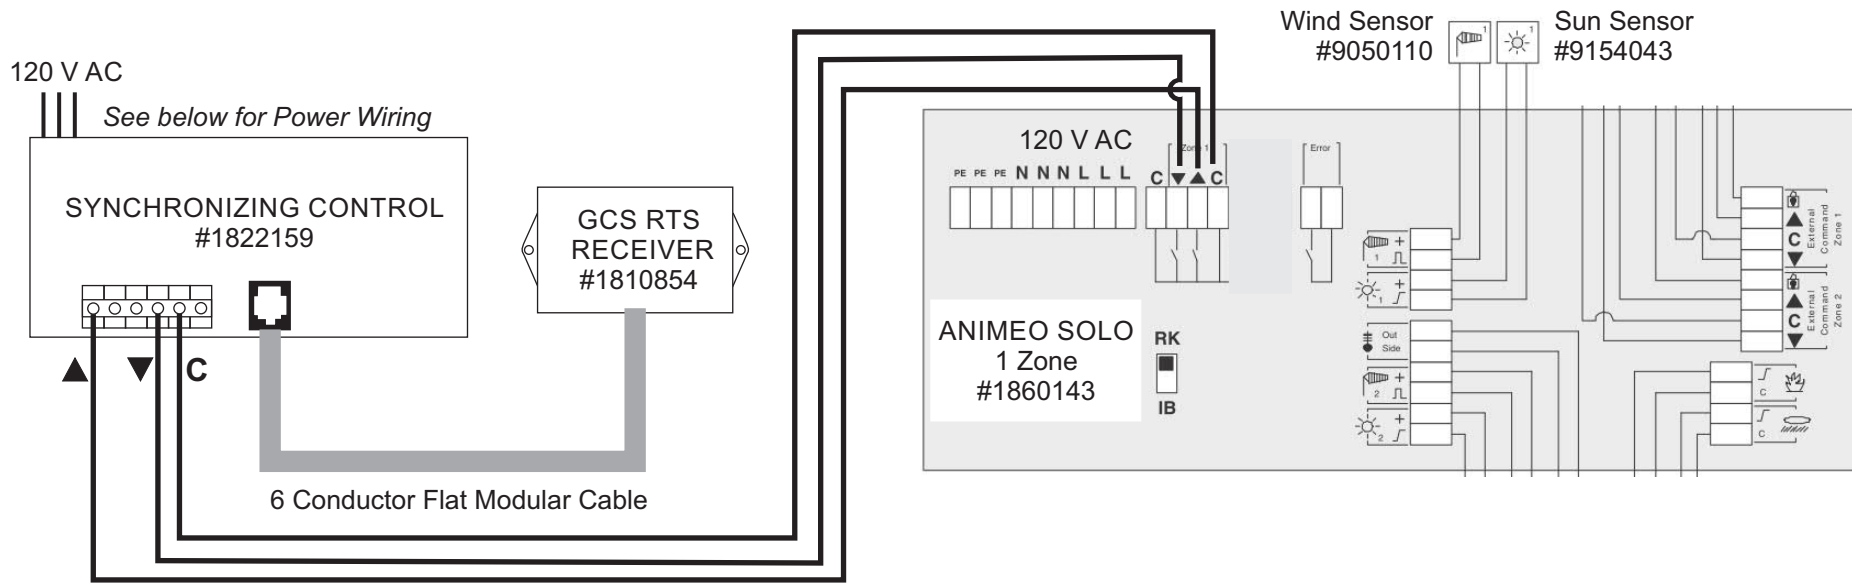

SYNCHRONIZING CONTROL SUN & WIND CONTROL ANIMEO IP GCS RTS RECEIVER TYPICAL WIRING DIAGRAM

SYNCHRONIZING CONTROL POWER WIRING

COLOR CODE

	BLACK
	BROWN
	RED
	WHITE
	GREEN

POWER	MOTOR1	MOTOR2	SYNCHRO
BLACK			BLACK
WHITE	WHITE	WHITE	WHITE
GREEN	GREEN	GREEN	GREEN
	RED	BLACK	RED
	BLACK	RED	BROWN

SYNCHRONIZING CONTROL

Fuse rated at 15A, 250vAC