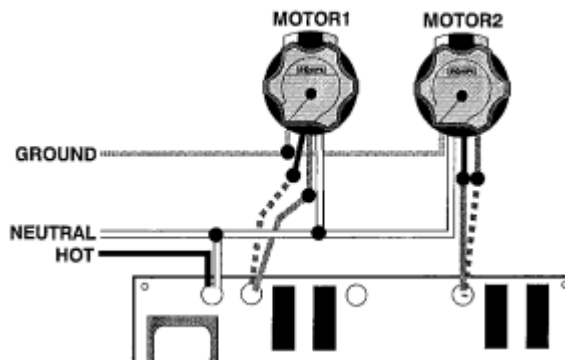

SYNCHRONIZING CONTROL SUN & WIND CONTROL ANIMEO IP GCS RTS RECEIVER TYPICAL WIRING DIAGRAM

SYNCHRONIZING CONTROL POWER WIRING

COLOR CODE

	BLACK
	BROWN
	RED
	WHITE
	GREEN

POWER	MOTOR1	MOTOR2	SYNCHRO
BLACK			BLACK
WHITE	WHITE	WHITE	WHITE
GREEN	GREEN	GREEN	GREEN
	RED	BLACK	RED
	BLACK	RED	BROWN

SYNCHRONIZING CONTROL

Fuse rated at 15A, 250vAC